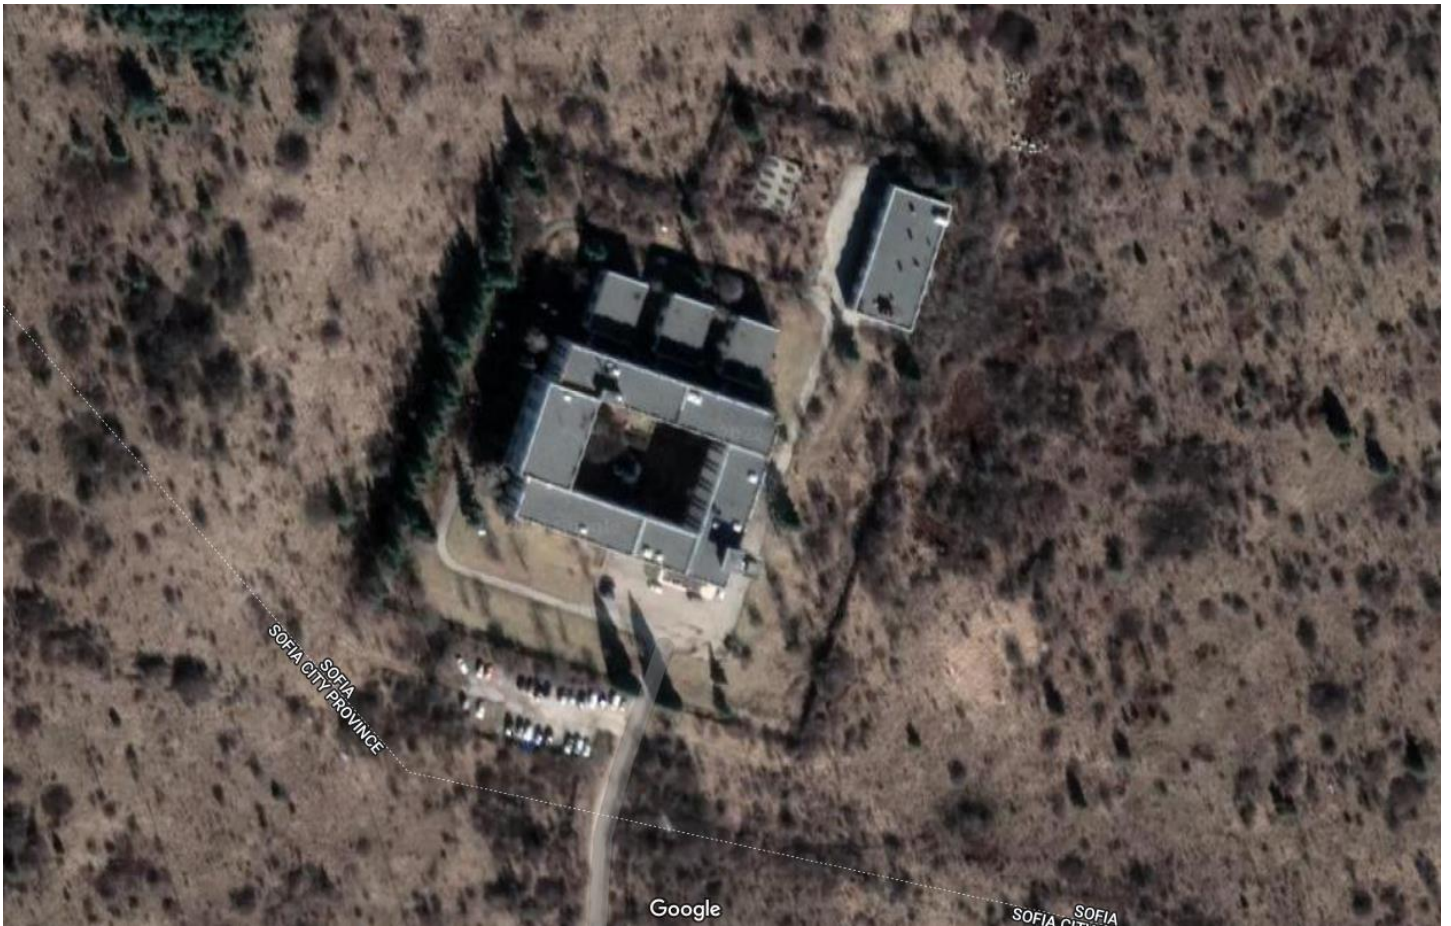

The transmitter site on Google Earth and below a picture from Google Street View of the same location. You can see several antenna masts and satellite dishes on the roof top. Both pictures are © Google.